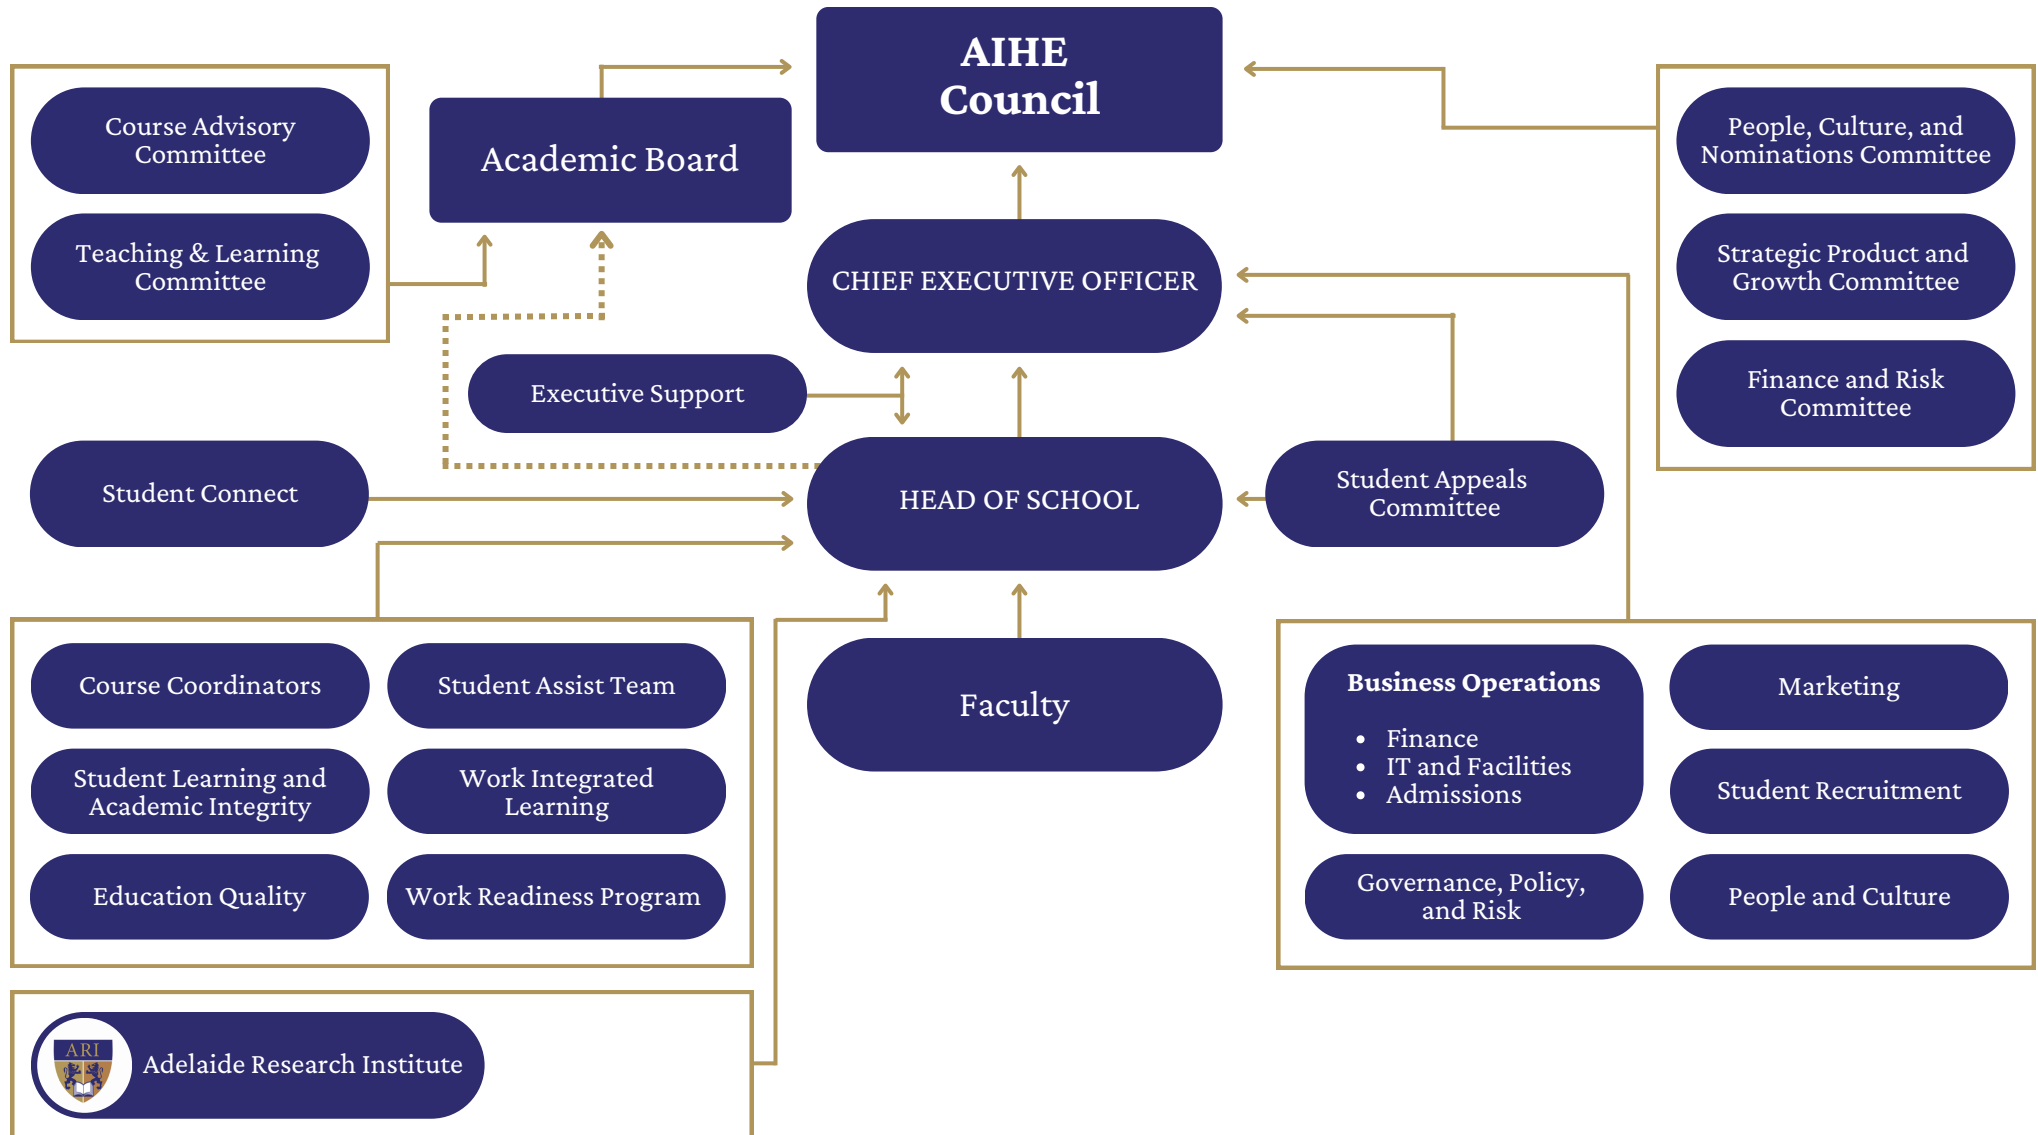

ORGANISATIONAL CHART

Member of the Adelaide Education Group

Adelaide Campus: Level 5, 127 Rundle Mall, Adelaide, South Australia 5000, +61 8 8470 0156

Melbourne Campus: Level 6, 350 Queen Street, Melbourne, VIC 3000, +61 3 8849 0171